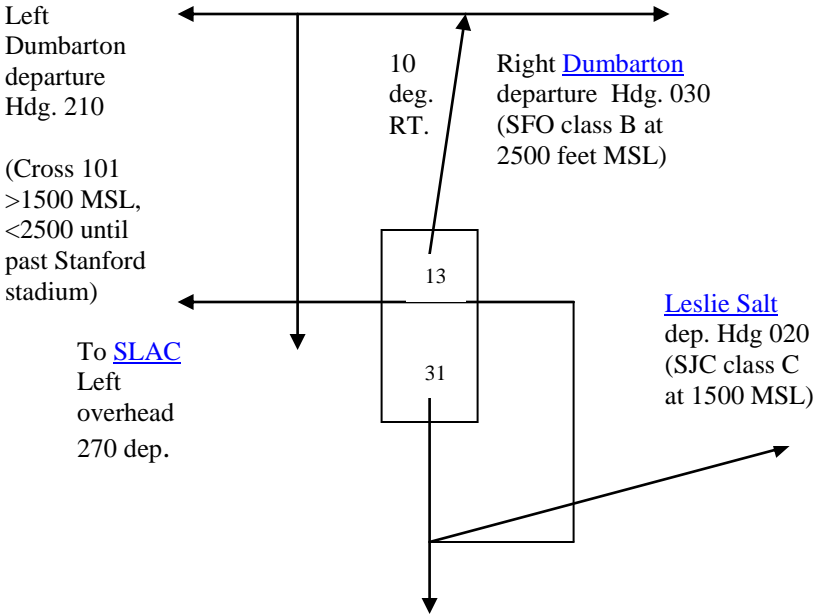

Departure and arrival procedures www.bayareaflyinglessons.com

General Departure Proc: Left Traffic Shown, default TPA 1000 AGL

General Arrival Procedures: Right Traffic Shown

Palo Alto Departure Procedures Runway 31 & 13

Palo Alto Arrival Procedures Runway 31 & 13

Hayward Departure Procedures Runway 28 (lr) & 10 (lr)

Oakland class c airspace exits overhead of Hayward at 1500
 Departures toward the bay remain at or below 1000 till shoreline

Hayward Arrival Procedures Runway 28 (lr) & 10 (lr)