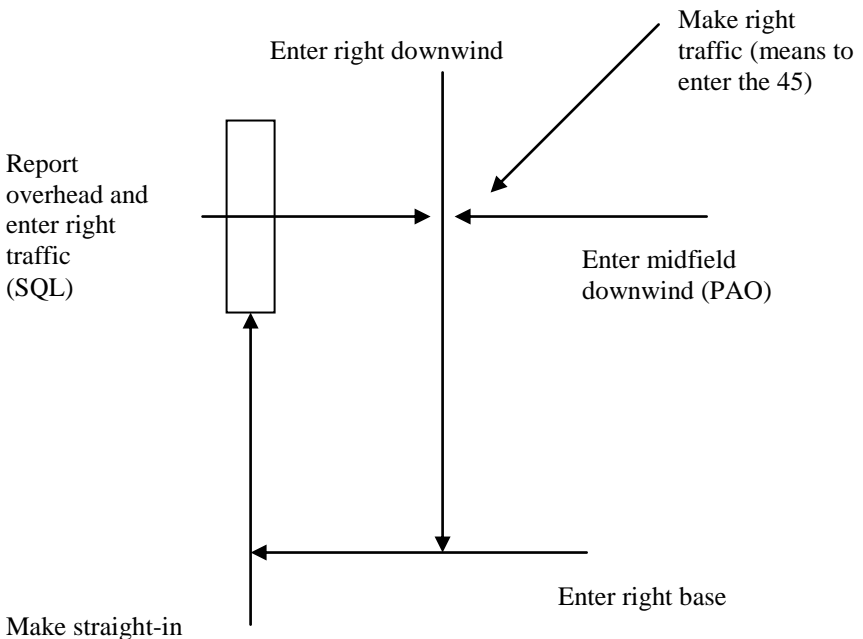

Departure and arrival procedures www.bayareaflyinglessons.com

General Departure Proc: Left Traffic Shown, default TPA 1000 AGL

General Arrival Procedures: Right Traffic Shown

Palo Alto Departure Procedures Runway 31 & 13

Palo Alto Arrival Procedures Runway 31 & 13

Hayward Departure Procedures Runway 28 (lr) & 10 (lr)

Oakland class c airspace exits overhead of Hayward at 1500
 Departures toward the bay remain at or below 1000 till shoreline