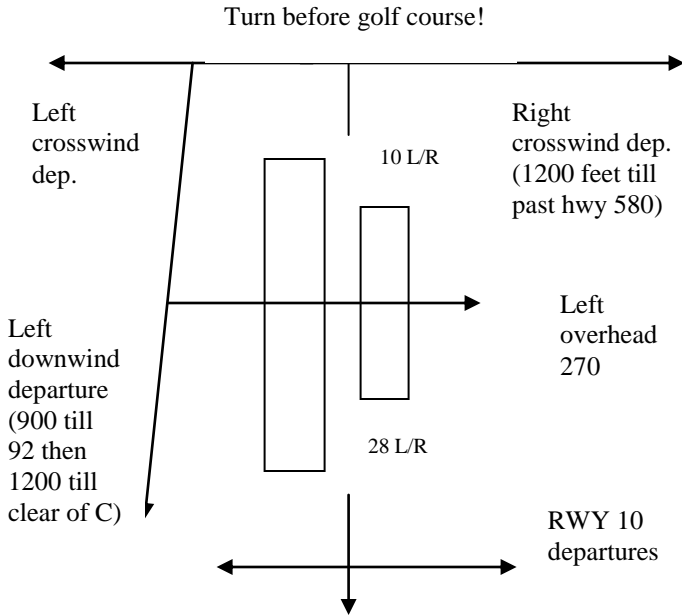

Departure and arrival procedures www.bayareaflyinglessons.com

General Departure Proc: Left Traffic Shown, default TPA 1000 AGL

General Arrival Procedures: Right Traffic Shown

Palo Alto Departure Procedures Runway 31 & 13

Palo Alto Arrival Procedures Runway 31 & 13

Hayward Departure Procedures Runway 28 (lr) & 10 (lr)

Oakland class c airspace exits overhead of Hayward at 1500
 Departures toward the bay remain at or below 1000 till shoreline

Hayward Arrival Procedures Runway 28 (lr) & 10 (lr)