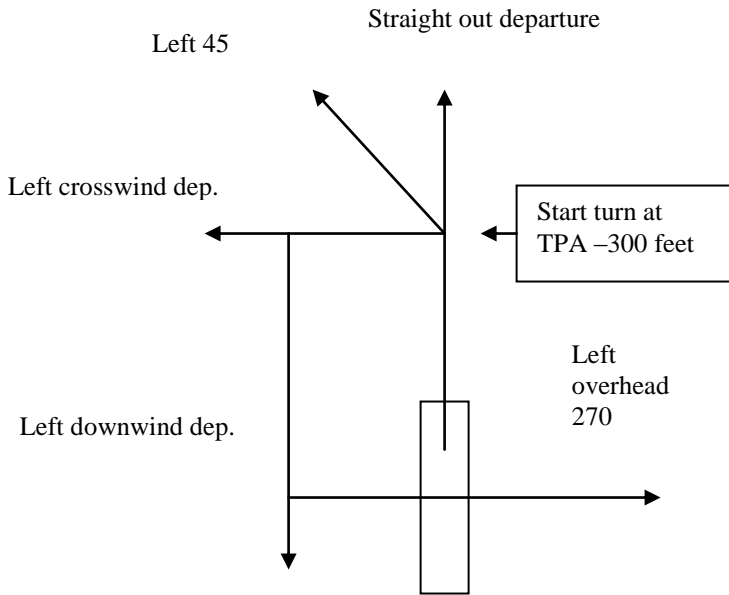

Departure and arrival procedures www.bayareaflyinglessons.com

General Departure Proc: Left Traffic Shown, default TPA 1000 AGL

General Arrival Procedures: Right Traffic Shown

Palo Alto Departure Procedures Runway 31 & 13

Palo Alto Arrival Procedures Runway 31 & 13

Hayward Departure Procedures Runway 28 (lr) & 10 (lr)

Oakland class c airspace exits overhead of Hayward at 1500
 Departures toward the bay remain at or below 1000 till shoreline