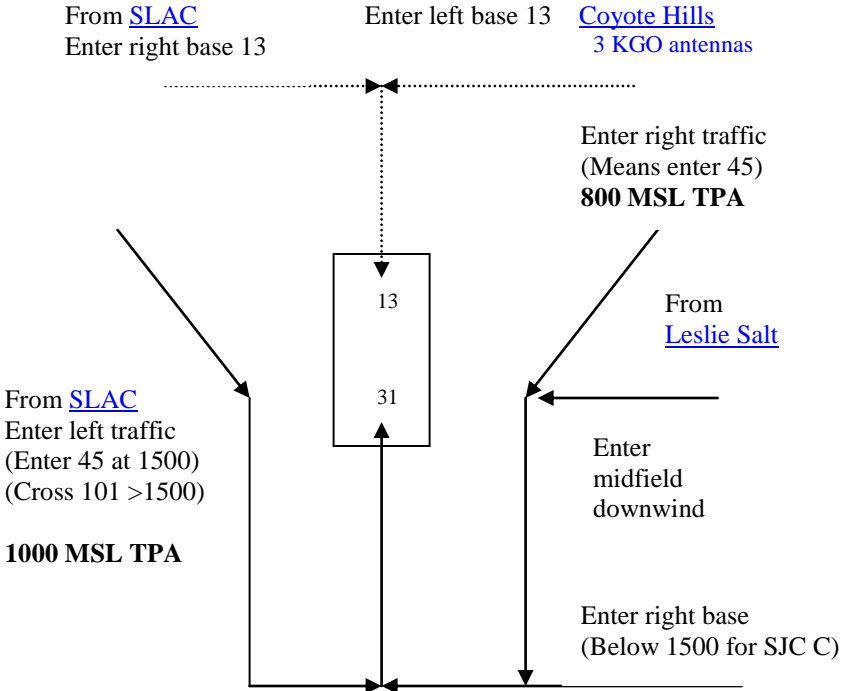

Departure and arrival procedures www.bayareaflyinglessons.com

General Departure Proc: Left Traffic Shown, default TPA 1000 AGL

General Arrival Procedures: Right Traffic Shown

Palo Alto Departure Procedures Runway 31 & 13

Palo Alto Arrival Procedures Runway 31 & 13

Hayward Departure Procedures Runway 28 (lr) & 10 (lr)

Oakland class c airspace exits overhead of Hayward at 1500
 Departures toward the bay remain at or below 1000 till shoreline

Hayward Arrival Procedures Runway 28 (lr) & 10 (lr)